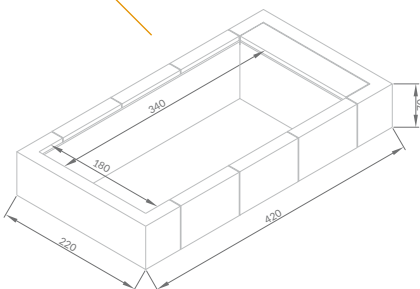

VERSIONE SOLO BOLLE PLAYA 3 (220 x 420 cm) STRUTTURA AD UN GAVONE TELO VASCA BIANCO SISTEMA DI FILTRAZIONE MASSAGGIO AD ARIA - FARETTO A LED RIVESTIMENTO IN FIBRA SINTETICA INTRECCIATA (GREY) SINGLE CASE STRUCTURE - WHITE POOL LINER FILTRATION SYSTEM - AIR HYDROMASSAGE LED SPOT - WICKER PANELS (GREY) STRUCTURE À 1 COFFRE - TOILE BLANCHE SYSTÈME DE FILTRATION - HYDROMASSAGE À L'AIR PROJECTEUR À LED HABILLAGE EN FIBRE SYNTHÉTIQUE TRESSÉE (GREY)	KITDVPLASB3BIGR1G	7.910,00 €
COPERTURA STANDARD PER PLAYA 3 PLAYA 3 STANDARD COVER COUVERTURE PLAYA 3	CODVPLA3	340,00 €
LETTINO PRENDISOLE IN TESSUTO TEMPOTEST* SUNBED TEMPOTEST® FABRIC FINISH* BAIN DE SOLEIL REVETU DE TISSUS TEMPOTEST*	DVPLALPx	221,00 €

* COLORE A SCELTA COLOR OF YOUR CHOICE COULEUR AU CHOIX: NATURAL = N WATER = W BROWN = B GREY = G code: DVPLALPx (ex: DVPLALPN = natural)