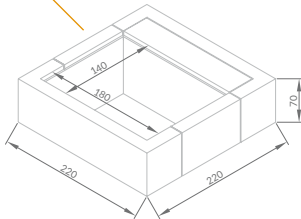

PLAYA 1

GREY

VERSIONE SOLO BOLLE PLAYA 1 (220 x 220 cm) STRUTTURA AD UN GAVONE TELO VASCA BIANCO SISTEMA DI FILTRAZIONE MASSAGGIO AD ARIA - FARETTO A LED RIVESTIMENTO IN FIBRA SINTETICA INTRECCIATA (GREY) SINGLE CASE STRUCTURE - WHITE POOL LINER FILTRATION SYSTEM - AIR HYDROMASSAGE LED SPOT - WICKER PANELS (GREY) STRUCTURE À 1 COFFRE - TOILE BLANCHE SYSTÈME DE FILTRATION - HYDROMASSAGE À L'AIR PROJECTEUR À LED HABILLAGE EN FIBRE SYNTHÉTIQUE TRESSÉE (GREY)	KITDVPLASB1BIGR1G	6.310,00 €
COPERTURA STANDARD PER PLAYA 1 PLAYA 1 STANDARD COVER COUVERTURE PLAYA 1	CODVPLA1	185,00 €
LETTINO PRENDISOLE IN TESSUTO TEMPOTEST* SUNBED TEMPOTEST® FABRIC FINISH* BAIN DE SOLEIL REVETU DE TISSUS TEMPOTEST*	DVPLALPx	221,00 €

* COLORE A SCELTA COLOR OF YOUR CHOICE COULEUR AU CHOIX: NATURAL = N WATER = W BROWN = B GREY = G code: DVPLALPx (ex: DVPLALPN = natural)

by ASTRAL POOL

PISCINE LAGHETTO®