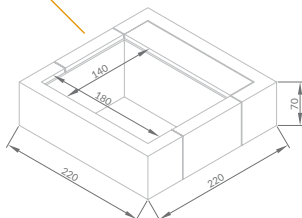

* taxes excluded / hors taxes

PLAYA 1

COFFEE

DESCRIPTION	CODE	PRICE
VERSIONE RISCALDATORE E BOLLE PLAYA 1 (220 x 220 cm) STRUTTURA AD UN GAVONE TELO VASCA BIANCO SISTEMA DI FILTRAZIONE RISCALDATORE E MASSAGGIO AD ARIA FARETTO A LED - COPERTURA ISOTERMICA RIVESTIMENTO IN FIBRA SINTETICA INTRECCIATA (COFFEE) SINGLE CASE STRUCTURE - WHITE POOL LINER FILTRATION SYSTEM - HEATER AND AIR HYDROMASSAGE LED SPOT - ISOTHERMIC COVER - WICKER PANELS (COFFEE) STRUCTURE À 1 COFFRE - TOILE BLANCHE SYSTÈME DE FILTRATION - RECHAUFFAGE ET HYDROMASSAGE À L'AIR - PROJECTEUR À LED - COUVERTURE ISOTHERME HABILLAGE EN FIBRE SYNTHÉTIQUE TRESSÉE (COFFEE)	KITDVPLARB1BICF1G	7.165,00 €
COPERTURA STANDARD PER PLAYA 1 PLAYA 1 STANDARD COVER COUVERTURE PLAYA 1	CODVPLA1	185,00 €
LETTINO PRENDISOLE IN TESSUTO TEMPOTEST* SUNBED TEMPOTEST® FABRIC FINISH* BAIN DE SOLEIL REVETU DE TISSUS TEMPOTEST*	DVPLALPx	221,00 €