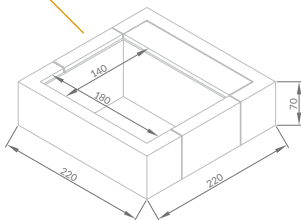

PLAYA 1

GREY

VERSIONE MINIPISCINA PLAYA 1 (220 x 220 cm) STRUTTURA AD UN GAVONE TELO VASCA BIANCO FILTRAZIONE 12 V CON SKIMMER A PARETE FARETTO A LED RIVESTIMENTO IN FIBRA SINTETICA INTRECCIATA (GREY) SINGLE CASE STRUCTURE - WHITE POOL LINER 12 V FILTRATION SYSTEM WITH WALL SKIMMER LED SPOT - WICKER PANELS (GREY) STRUCTURE À 1 COFFRE - TOILE BLANCHE SYSTÈME DE FILTRATION 12 V AVEC SKIMMER SUR LA PAROI PROJECTEUR À LED HABILLAGE EN FIBRE SYNTHÉTIQUE TRESSÉE (GREY)	KITDVPLA1BIGR1G	4.400,00 €
COPERTURA STANDARD PER PLAYA 1 PLAYA 1 STANDARD COVER COUVERTURE PLAYA 1	CODVPLA1	185,00 €
LETTINO PRENDISOLE IN TESSUTO TEMPOTEST* SUNBED TEMPOTEST® FABRIC FINISH* BAIN DE SOLEIL REVETU DE TISSUS TEMPOTEST*	DVPLALPx	221,00 €

* COLORE A SCELTA COLOR OF YOUR CHOICE COULEUR AU CHOIX: NATURAL = N WATER = W BROWN = B GREY = G code: DVPLALPx (ex: DVPLALPN = natural)