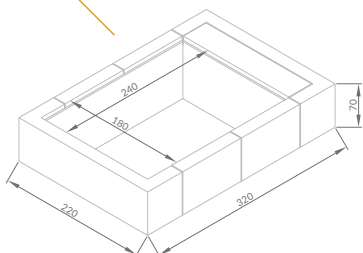

PLAYA 2

GREY

* COLORE A SCELTA COLOR OF YOUR CHOICE COULEUR AU CHOIX: NATURAL = N WATER = W BROWN = B GREY = G code: DVPLALPx (ex: DVPLALPN = natural)