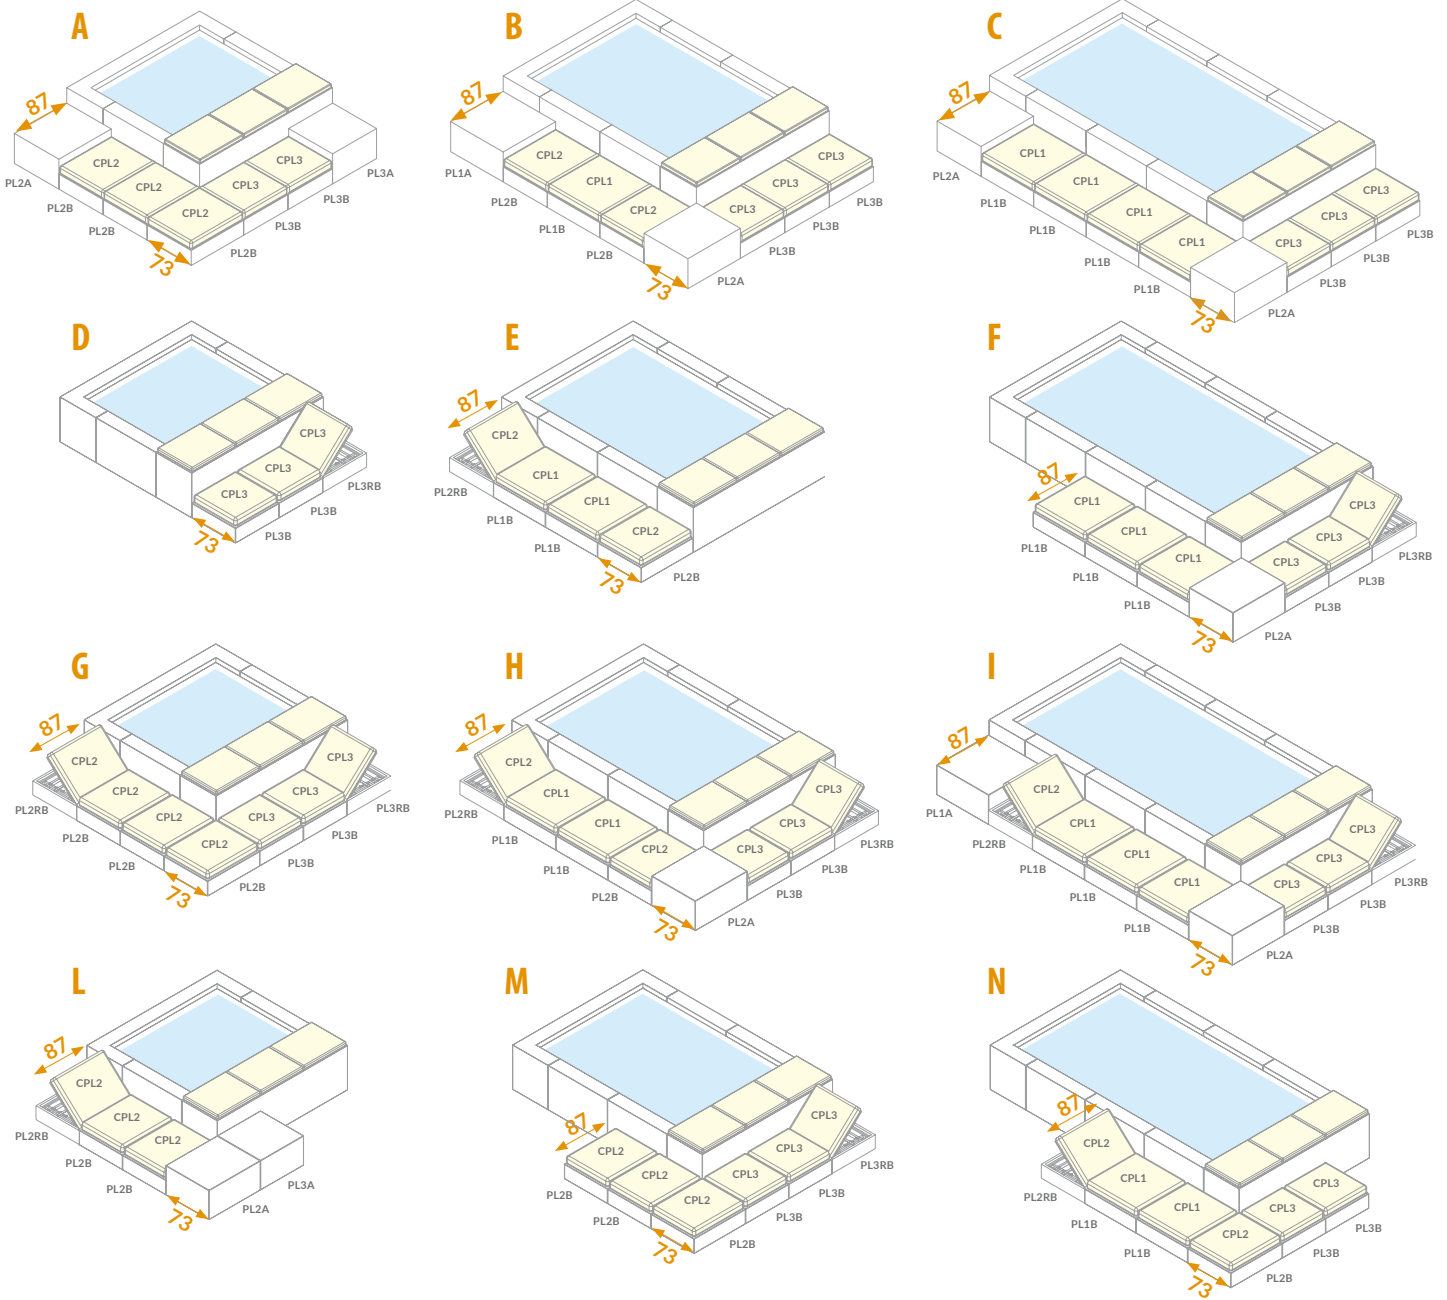

ESEMPI DI COMPOSIZIONE CONFIGURATIONS EXEMPLES EXEMPLES D'AGENCEMENT

	DESCRIPTION	PRICE
A	PL2B (n.3) + PL2A (n.1) + PL3A (n.1) + PL3B (n.2) CPL2 (n.3) + CPL3 (n.2)	3.624,00 €
B	PL1A (n.1) + PL2B (n.2) + PL1B (n.1) + PL2A (n.1) + PL3B (n.3) CPL2 (n.2) + CPL1 (n.1) + CPL3 (n.3)	4.336,00 €
C	PL1B (n.4) + PL2A (n.2) + PL3B (n.3) CPL1 (n.4) + CPL3 (n.3)	5.073,00 €
D	PL3B (n.2) + PL3RB (n.1) CPL3 (n.3)	1.698,00 €
E	PL2RB (n.1) + PL2B (n.1) + PL1B (n.2) CPL2 (n.2) + CPL1 (n.2)	2.545,00 €
F	PL3B (n.2) + PL3RB (n.1) + PL1B (n.3) + PL2A (n.1) CPL3 (n.3) + CPL1 (n.3)	4.077,00 €
G	PL2RB (n.1) + PL2B (n.3) + PL3B (n.2) + PL3RB (n.1) CPL2 (n.4) + CPL3 (n.3)	4.099,00 €
H	PL2RB (n.1) + PL2B (n.1) + PL1B (n.2) + PL2A (n.1) + PL3B (n.2) + PL3RB (n.1) CPL2 (n.2) + CPL1 (n.2) + CPL3 (n.3)	4.651,00 €
I	PL2RB (n.1) + PL1B (n.3) + PL2A (n.1) + PL3B (n.2) + PL3RB (n.1) + PL1A (n.1) CPL2 (n.1) + CPL1 (n.3) + CPL3 (n.3)	5.195,00 €
L	PL2RB (n.1) + PL2B (n.2) + PL2A (n.1) + PL3A (n.1) CPL2 (n.3)	2.599,00 €
M	PL2B (n.3) + PL3B (n.2) + PL3RB (n.1) CPL2 (n.3) + CPL3 (n.3)	3.453,00 €
N	PL2RB (n.1) + PL1B (n.2) + PL2B (n.1) + PL3B (n.2) CPL2 (n.2) + CPL1 (n.2) + CPL3 (n.2)	3.631,00 €